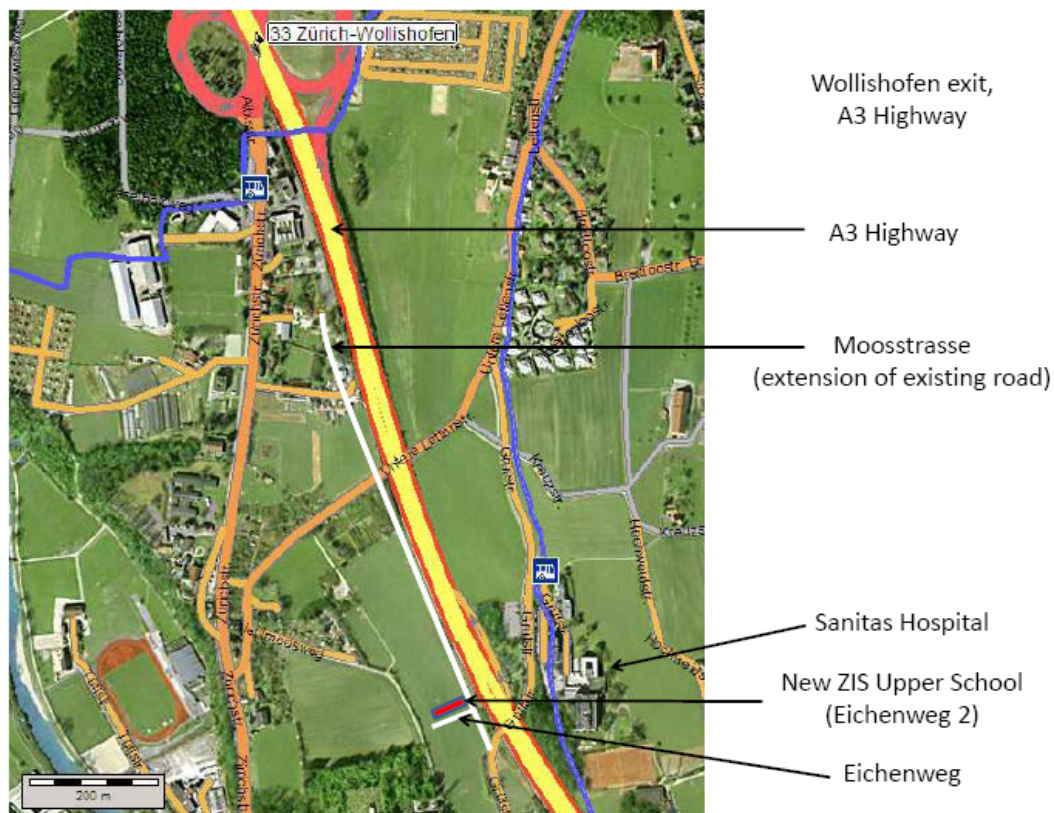

## New Upper School, Eichenweg 2, 8134 Adliswil

### From Zurich

- A3 Highway, Wollishofen exit
- Direction Adliswil (this will put you on to Zürcherstrasse)
- Hotel Ibis on right
- Turn left onto Moosstrasse immediately past Hotel Ibis (sign to Sanitas)
- Stay on Moosstrasse for approximately 500 meters to ZIS Upper School

### From Adliswil/Kilchberg

- Turn onto Grütstrasse from Kilchbergstrasse (direction Sanitas)
- Continue straight on Grütstrasse and then continue on to Moosstrasse immediately before A3 underpass
- Eichenweg and entrance to new ZIS Upper School 50 meters on left